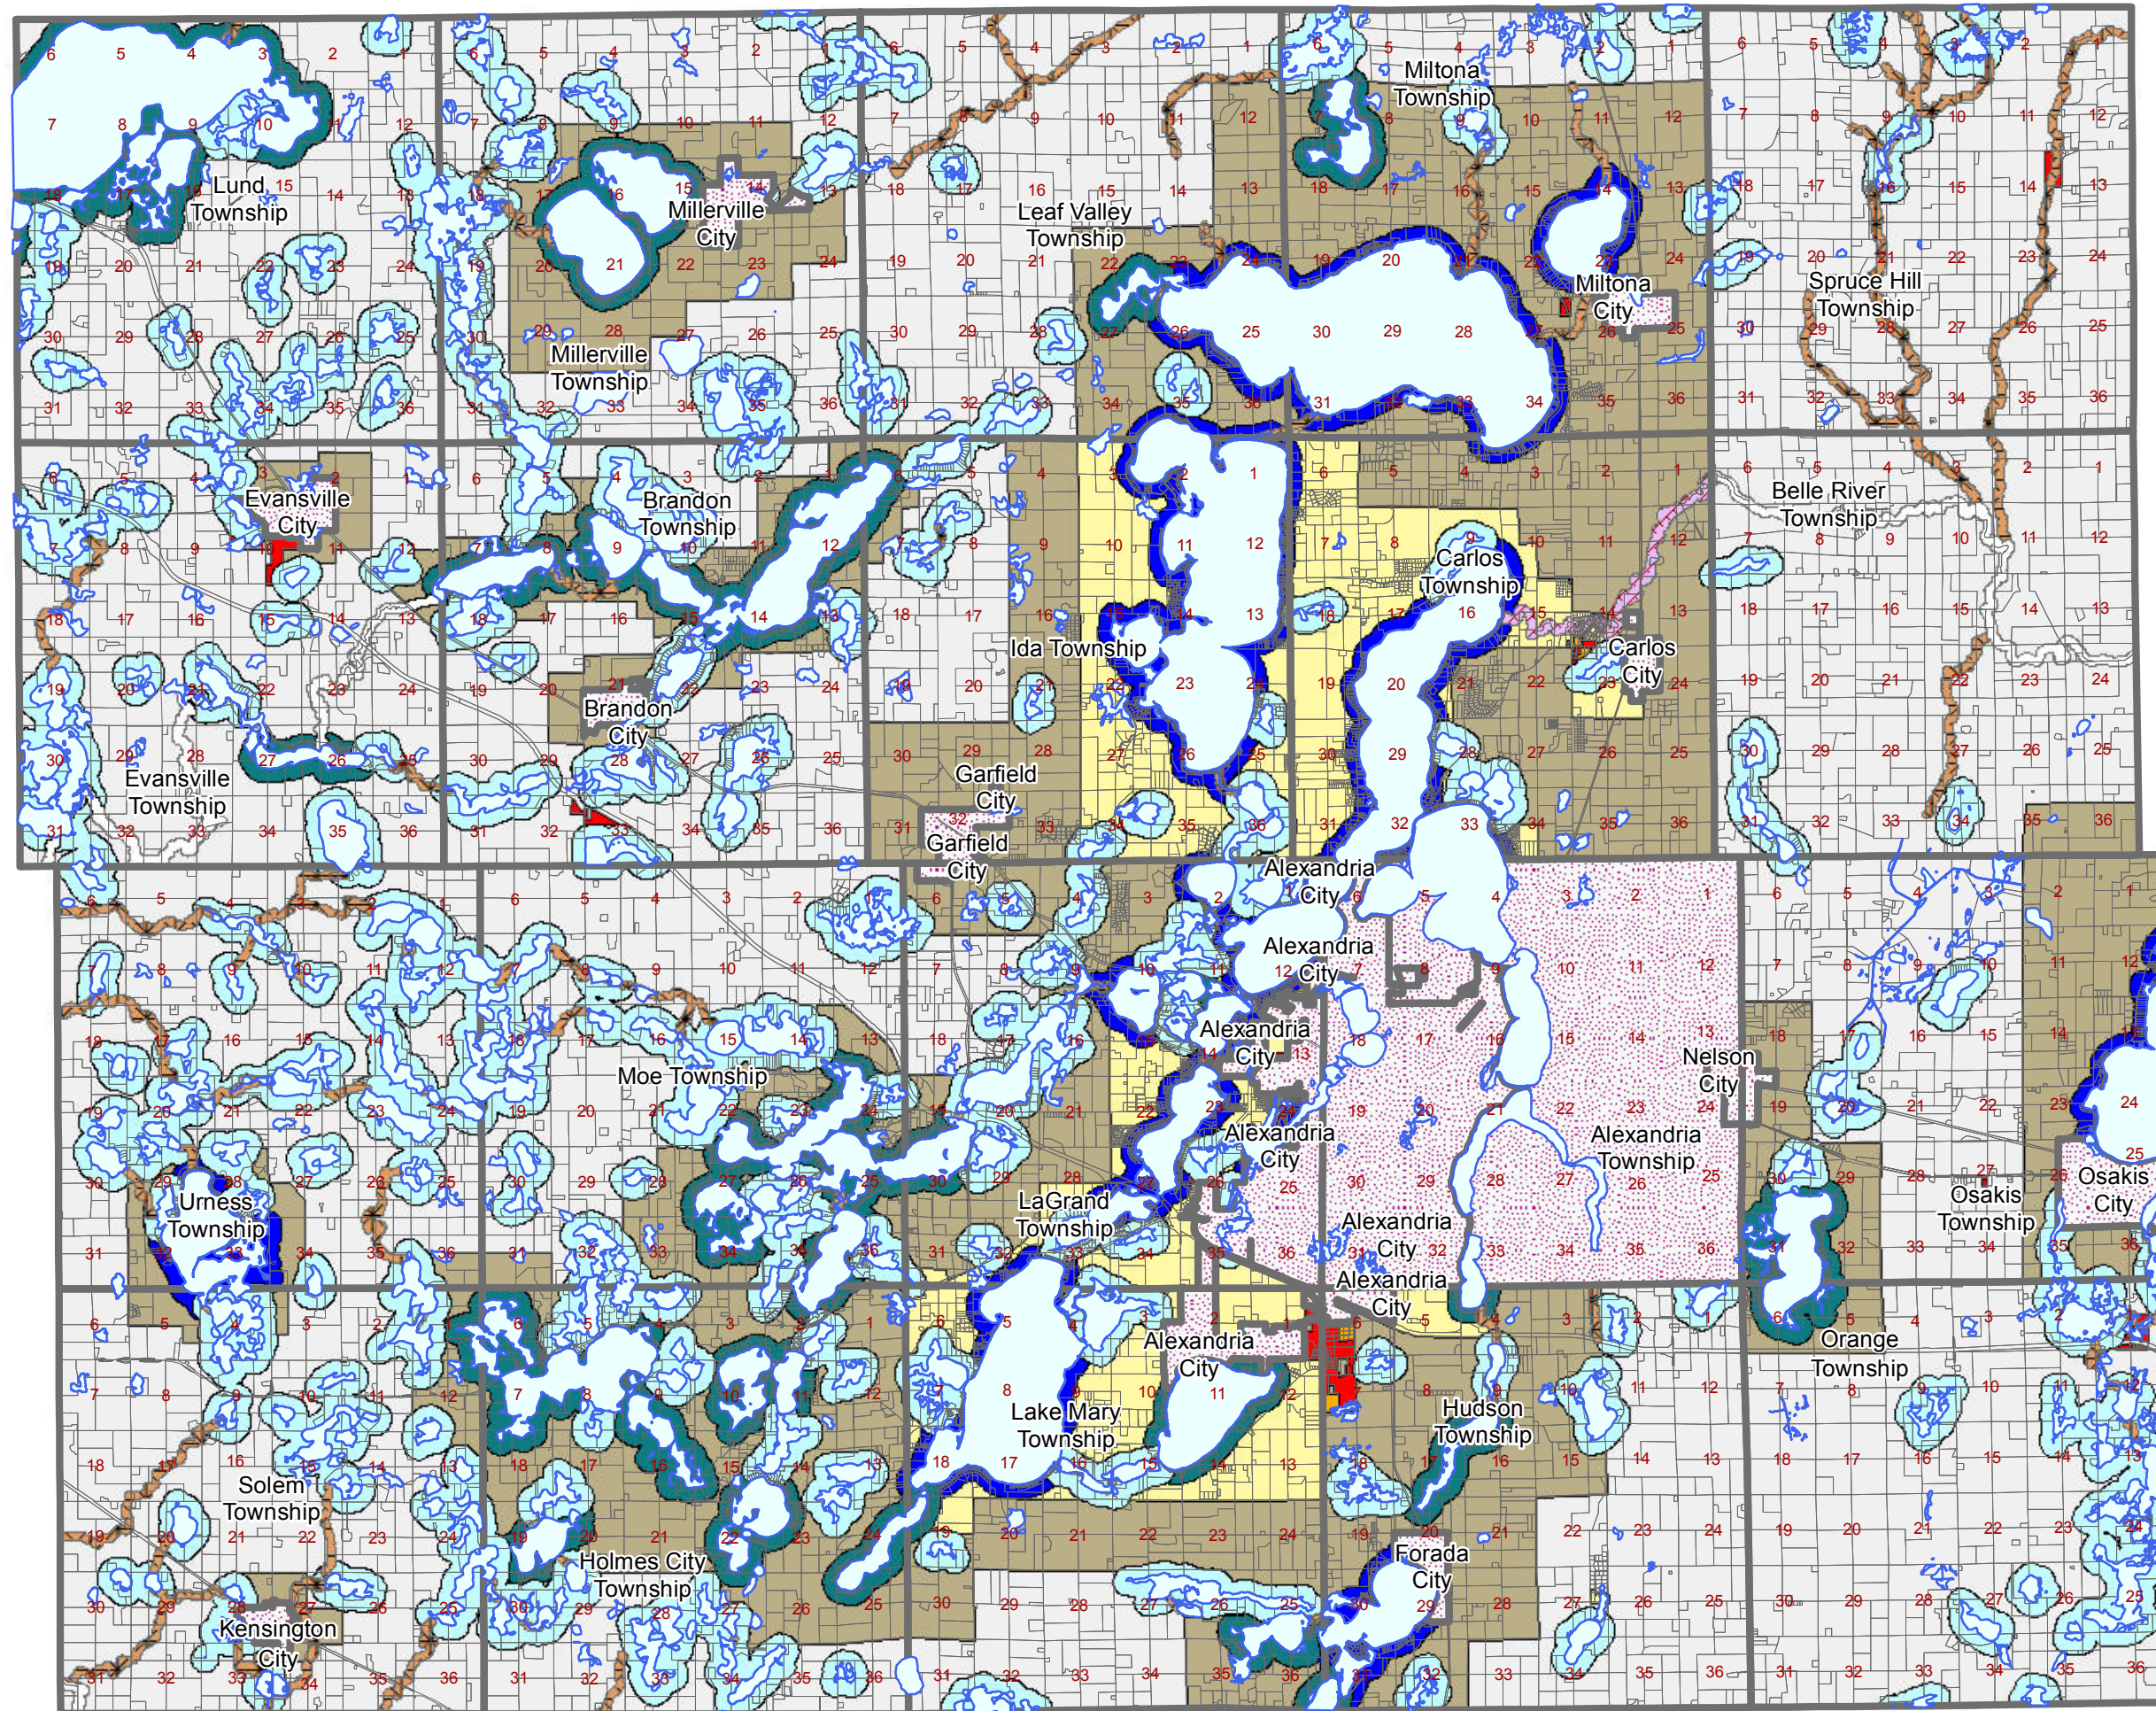

Douglas County Zoning Map

Legend

- DNR Water
- Jurisdictions
- Parcels

ZONING

ZONE_TYPE

- TRANSITION-WC
- AGRICULTURAL-WC
- TRIBUTARY-WC
- NES
- RDS
- GDS
- Commercial
- Industrial
- Residential
- Rural_Residential
- Agricultural
- Municipality